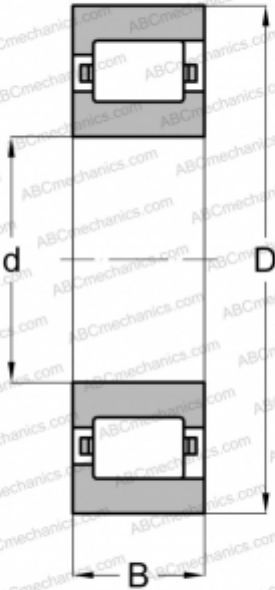

CFM 15 SKF

Cylindrical roller bearings

TYPE: Roller bearings, Cylindrical roller bearings, Single row, Non-locating bearing, outer ring with rib, inch size

Technical specification

DIMENSIONS, MM

d	47,625
D	114,300
B	26,988

WEIGHT, KG

1,474

MANUFACTURER

[SKF](#)

INTERCHANGE

ABC	RMS-14 1/2-L
FAG	RM 14 1/2L
FBC	RFM 14 1/2
NORMA HOFFMAN	RMS 14 1/2 L
RHP	MRJA 1 7/8