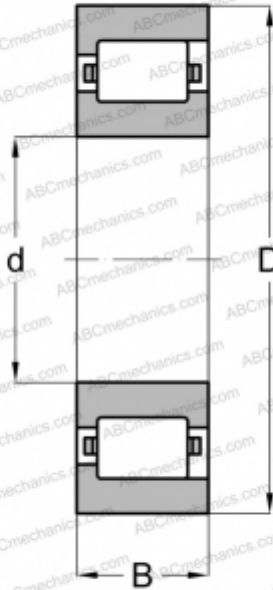

RM 15 L FAG

Cylindrical roller bearings

TYPE: Roller bearings, Cylindrical roller bearings, Single row, Non-locating bearing, outer ring with rib, inch size

Technical specification

DIMENSIONS, MM

d	50,800
D	114,300
B	26,988

WEIGHT, KG

1,415

MANUFACTURER

[FAG](#)

INTERCHANGE

ABC	RMS-15-L
FBC	RFM 15
NORMA HOFFMAN	RMS 15 L
RHP	MRJA 2
SKF	CFM 16