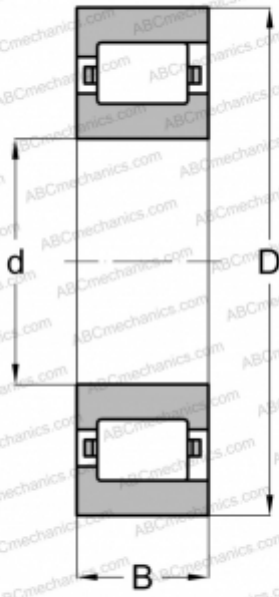

42 RIF 193 TORRINGTON

Cylindrical roller bearings

TYPE: Roller bearings, Cylindrical roller bearings, Single row, Non-locating bearing, outer ring with rib, inch size

Technical specification

DIMENSIONS, MM

d	107,950
D	222,250
B	44,450

WEIGHT, KG

8,528

MANUFACTURER

[TORRINGTON](#)

INTERCHANGE

ABC	RMS-21 1/2 -L
FAG	RM 21 1/2L
NORMA HOFFMAN	RMS 21 1/2L
RHP	MRJA 4 1/4 E