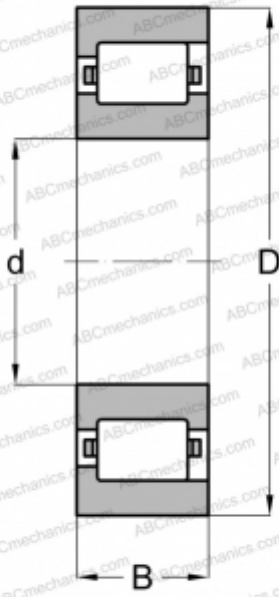

RM 22 L FAG

Cylindrical roller bearings

TYPE: Roller bearings, Cylindrical roller bearings, Single row, Non-locating bearing, outer ring with rib, inch size

Technical specification

DIMENSIONS, MM

d	114,300
D	238,125
B	50,800

WEIGHT, KG

11,340

MANUFACTURER

[FAG](#)

INTERCHANGE

ABC	RMS-22-L
NORMA HOFFMAN	RMS 22 L
RHP	MRJA 4 1/2 E
TORRINGTON	45 RIF 198