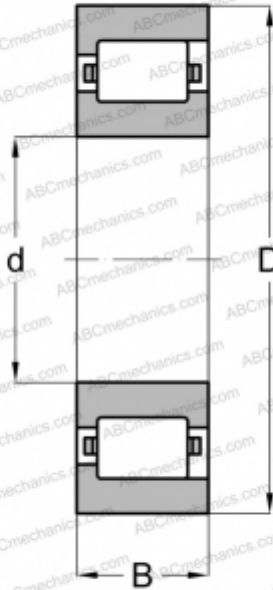

## 45 RIF 198 TORRINGTON

Cylindrical roller bearings

TYPE: Roller bearings, Cylindrical roller bearings, Single row, Non-locating bearing, outer ring with rib, inch size

### Technical specification

#### DIMENSIONS, MM

d	114,300
D	238,125
B	50,800

#### WEIGHT, KG

11,340