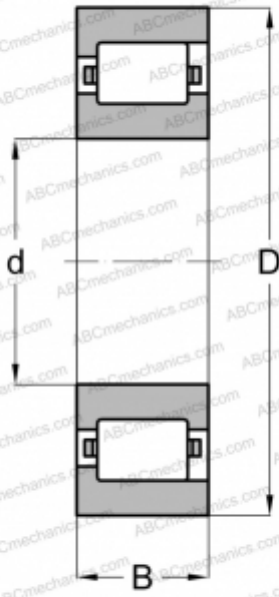

55 RIF 244 TORRINGTON

Cylindrical roller bearings

TYPE: Roller bearings, Cylindrical roller bearings, Single row, Non-locating bearing, outer ring with rib, inch size

Technical specification

DIMENSIONS, MM

d	139,700
D	279,400
B	50,800

WEIGHT, KG

15,422

MANUFACTURER

[TORRINGTON](#)

INTERCHANGE

ABC	RMS-23 1/2 -L
FAG	RM 23 1/2 L
NORMA HOFFMAN	RMS 23 1/2 L
RHP	MRJA 5 1/2 E