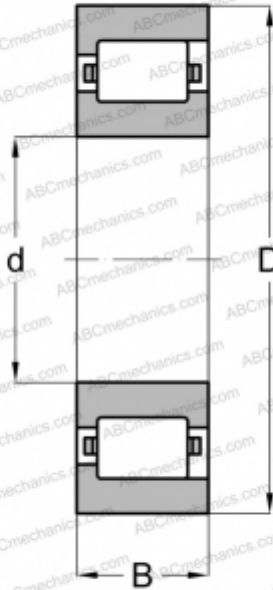

RMS-24-L ABC

Cylindrical roller bearings

TYPE: Roller bearings, Cylindrical roller bearings, Single row, Non-locating bearing, outer ring with rib, inch size

Technical specification

DIMENSIONS, MM

d	152,400
D	304,800
B	57,150

WEIGHT, KG

21,319

MANUFACTURER

[ABC](#)

INTERCHANGE

FAG	RM 24 L
NORMA HOFFMAN	RMS 24 L
RHP	MRJA 6 E
TORRINGTON	60 RIF 250