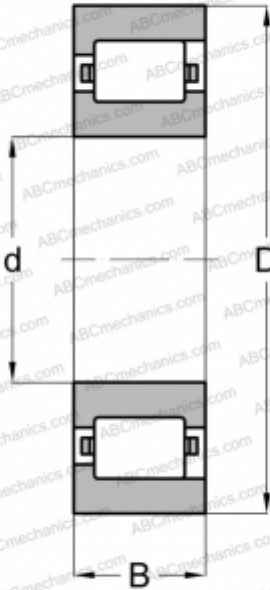

## RM 24 L FAG

Cylindrical roller bearings

TYPE: Roller bearings, Cylindrical roller bearings, Single row, Non-locating bearing, outer ring with rib, inch size

### Technical specification

#### DIMENSIONS, MM

d	152,400
D	304,800
B	57,150

#### WEIGHT, KG

21,319