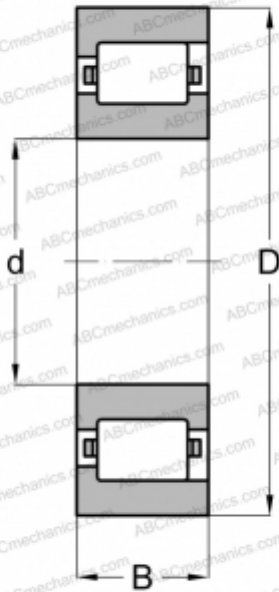

## RMS-24 1/2 -L ABC

Cylindrical roller bearings

TYPE: Roller bearings, Cylindrical roller bearings, Single row, Non-locating bearing, outer ring with rib, inch size

### Technical specification

#### DIMENSIONS, MM

d	165,100
D	330,200
B	63,500

#### WEIGHT, KG

26,308