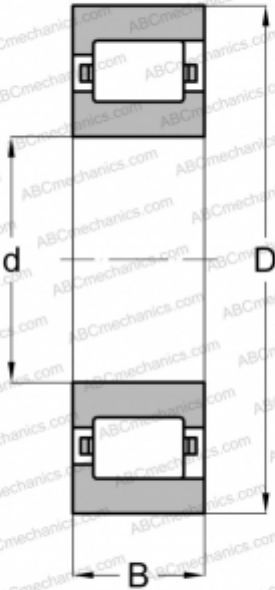

## MRJA 7 E RHP

Cylindrical roller bearings

TYPE: Roller bearings, Cylindrical roller bearings, Single row, Non-locating bearing, outer ring with rib, inch size

### Technical specification

#### DIMENSIONS, MM

d	177,800
D	342,900
B	63,500

#### WEIGHT, KG

27,216