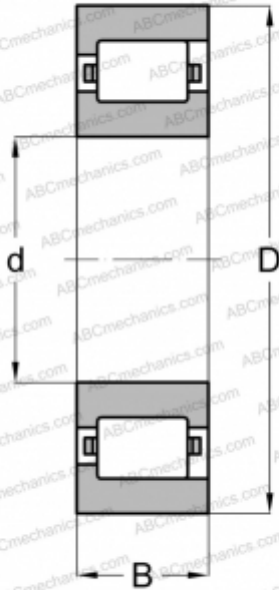

## 100 RIF 436 TORRINGTON

Cylindrical roller bearings

TYPE: Roller bearings, Cylindrical roller bearings, Single row, Non-locating bearing, outer ring with rib, inch size

### Technical specification

#### DIMENSIONS, MM

d	254,000
D	469,900
B	82,550

#### WEIGHT, KG

76,204