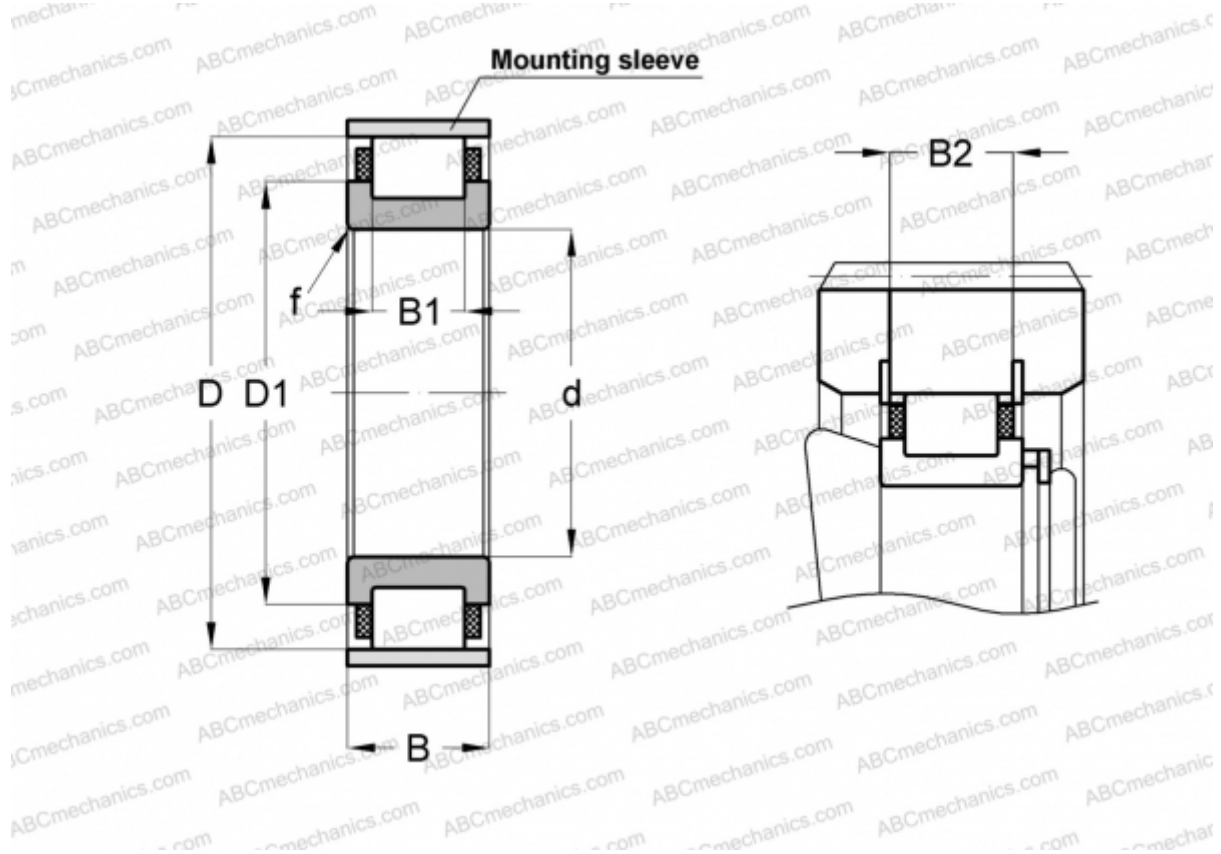

## RN212-E-MPBX INA

Cylindrical roller bearings

TYPE: Roller bearings, Cylindrical roller bearings, Single row, Without outer ring, With cage

### Technical specification

#### DIMENSIONS, MM

|    |         |
|----|---------|
| d  | 60,000  |
| D  | 100,000 |
| D1 | 77,500  |
| B  | 22,000  |
| B1 | 14,000  |
| B2 | 19,200  |
| f  | 1,500   |

**WEIGHT, KG** 0,640

**MANUFACTURER** [INA](#)