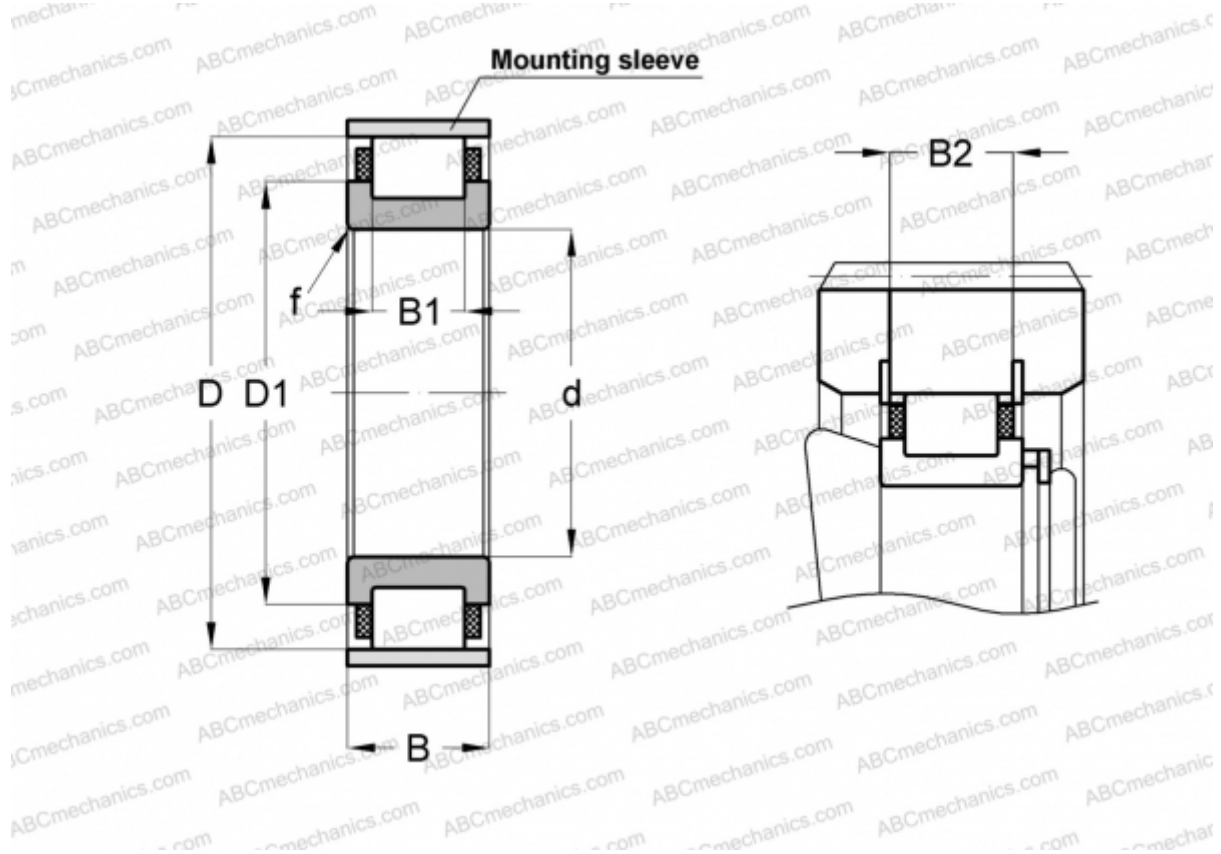

## RN313-E-MPBX INA

Cylindrical roller bearings

TYPE: Roller bearings, Cylindrical roller bearings, Single row, Without outer ring, With cage

### Technical specification

#### DIMENSIONS, MM

d	65,000
D	124,500
D1	90,500
B	33,000
B1	22,000
B2	30,200
f	2,100

**WEIGHT, KG** 1,650

**MANUFACTURER** [INA](#)