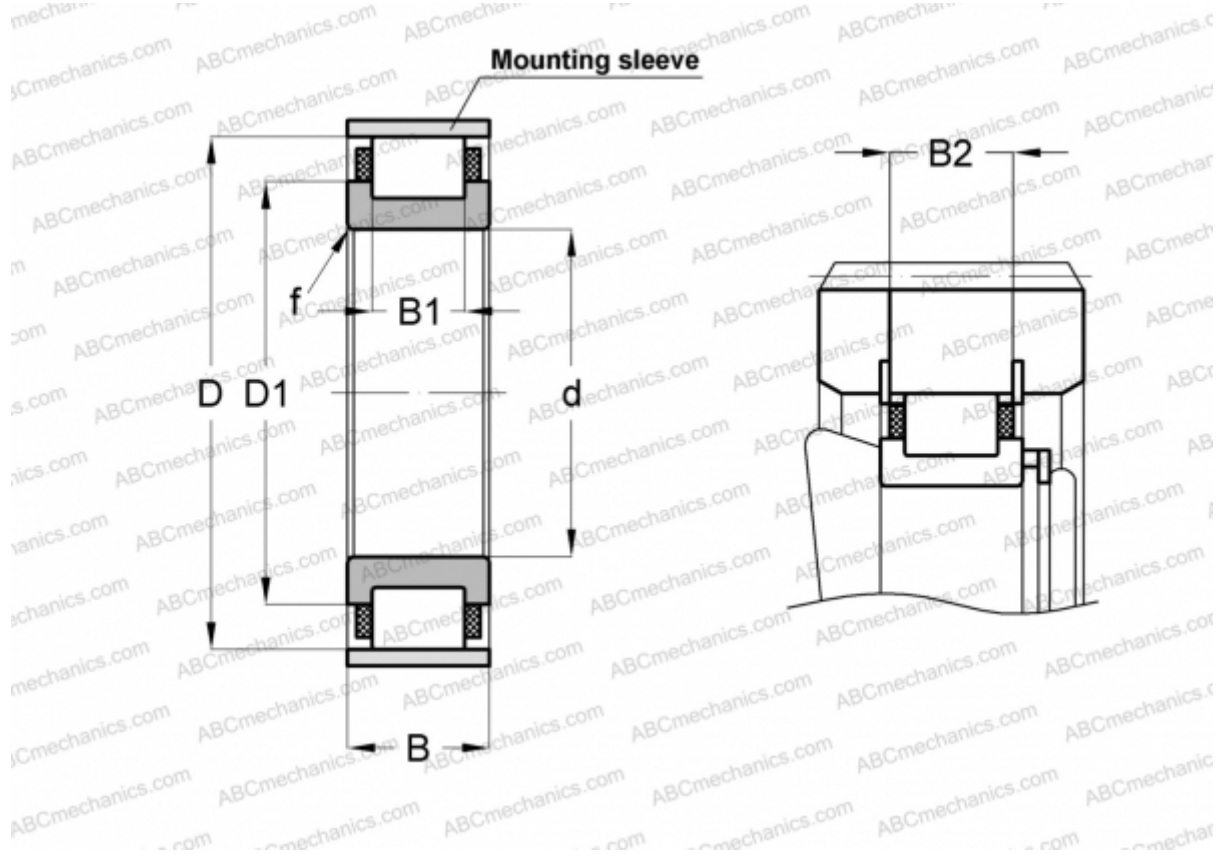

## RN330-E-MPBX INA

Cylindrical roller bearings

TYPE: Roller bearings, Cylindrical roller bearings, Single row, Without outer ring, With cage

### Technical specification

#### DIMENSIONS, MM

|    |         |
|----|---------|
| d  | 150,000 |
| D  | 283,000 |
| D1 | 209,500 |
| B  | 65,000  |
| B1 | 45,000  |
| B2 | 60,700  |
| f  | 4,000   |

**WEIGHT, KG** 17,400

**MANUFACTURER** [INA](#)