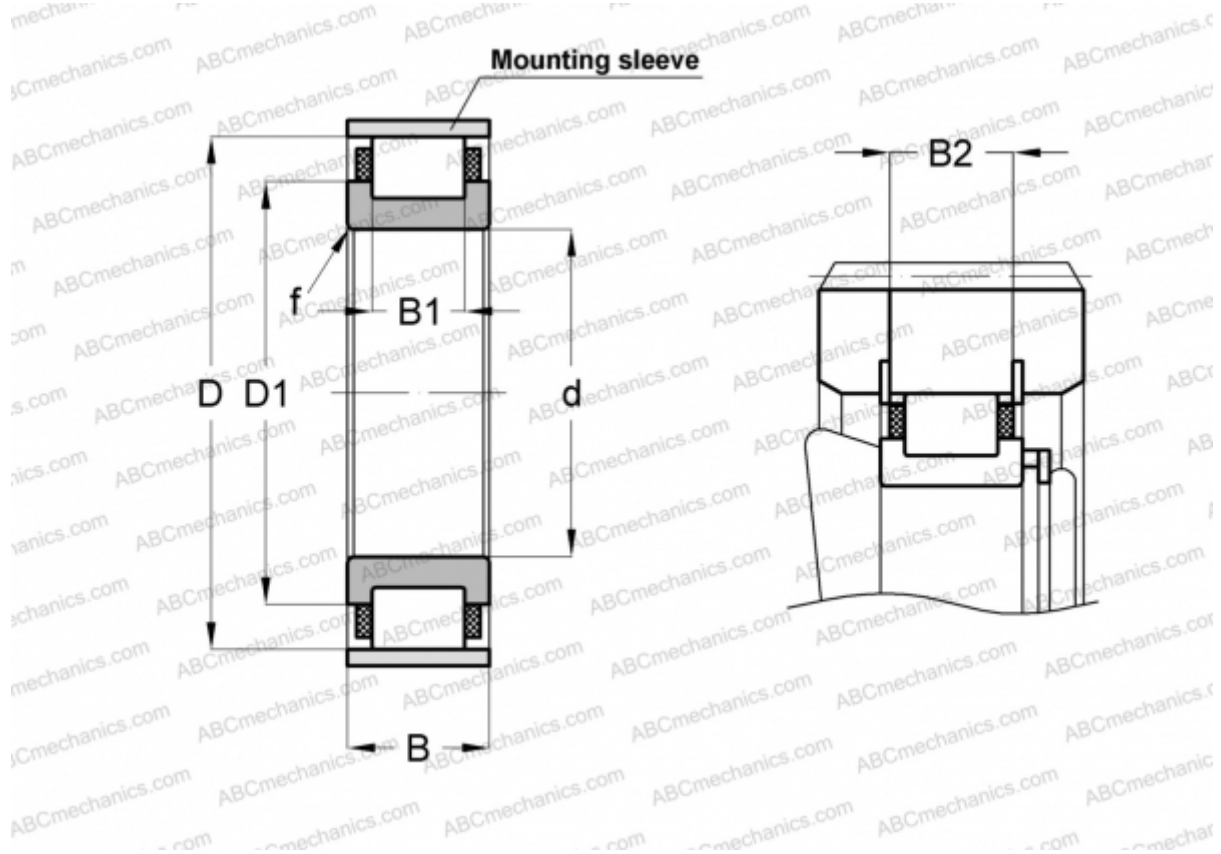

## RN2226-E-MPBX INA

Cylindrical roller bearings

TYPE: Roller bearings, Cylindrical roller bearings, Single row, Without outer ring, With cage

### Technical specification

#### DIMENSIONS, MM

d	130,000
D	209,500
D1	164,000
B	64,000
B1	44,000
B2	60,700
f	3,000

**WEIGHT, KG** 7,600

**MANUFACTURER** [INA](#)