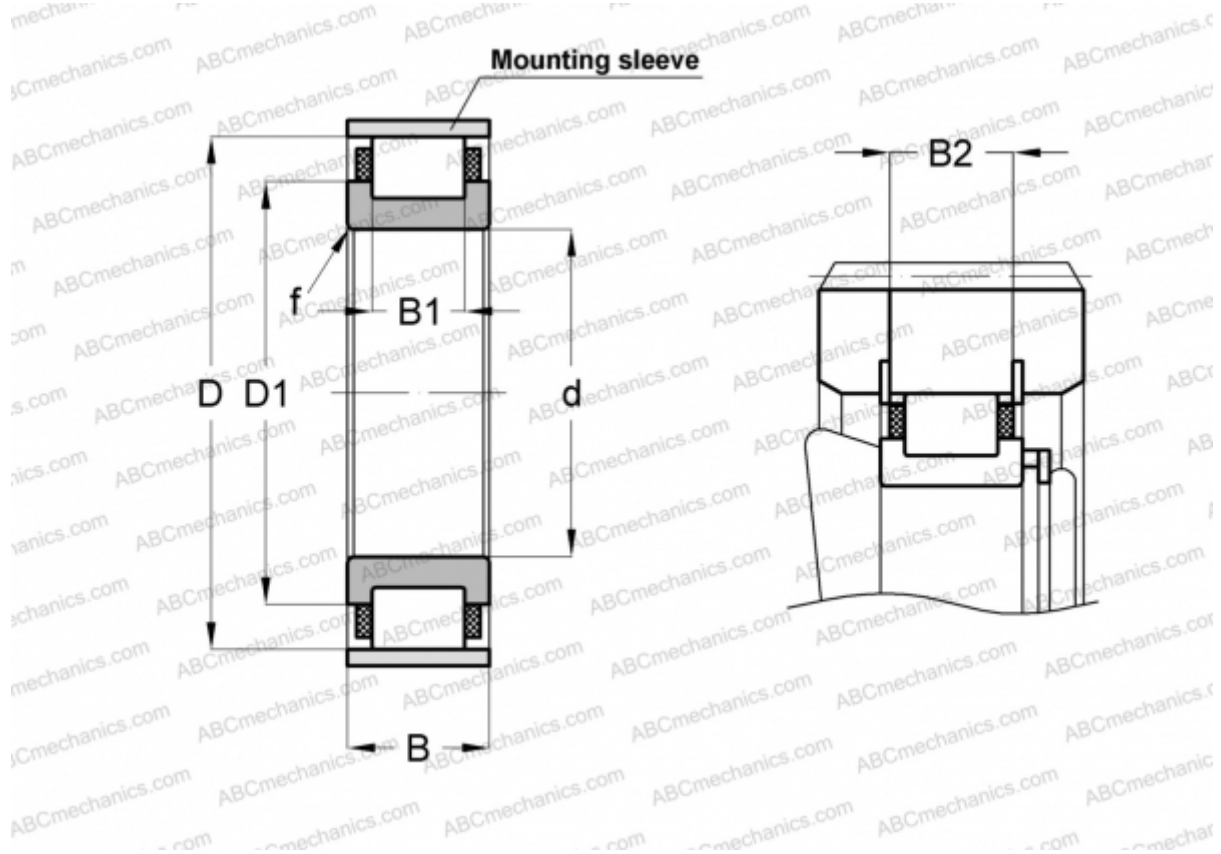

## RN2228-E-MPBX INA

Cylindrical roller bearings

TYPE: Roller bearings, Cylindrical roller bearings, Single row, Without outer ring, With cage

### Technical specification

#### DIMENSIONS, MM

d	140,000
D	225,000
D1	179,400
B	68,000
B1	44,000
B2	64,700
f	3,000

**WEIGHT, KG** 9,190

**MANUFACTURER** [INA](#)