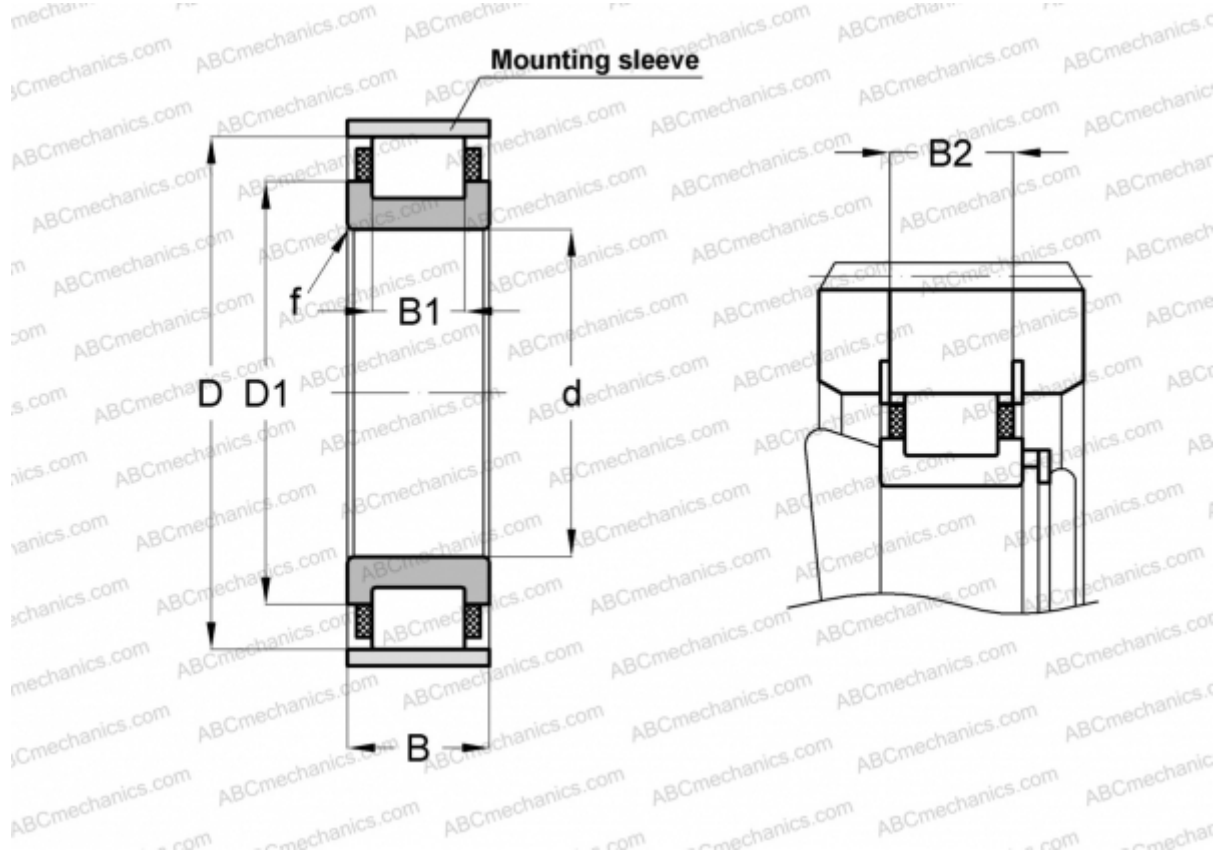

## RN2313-E-MPBX INA

Cylindrical roller bearings

TYPE: Roller bearings, Cylindrical roller bearings, Single row, Without outer ring, With cage

### Technical specification

#### DIMENSIONS, MM

d	65,000
D	124,500
D1	90,500
B	48,000
B1	32,000
B2	45,200
f	2,100

**WEIGHT, KG** 2,310

**MANUFACTURER** [INA](#)