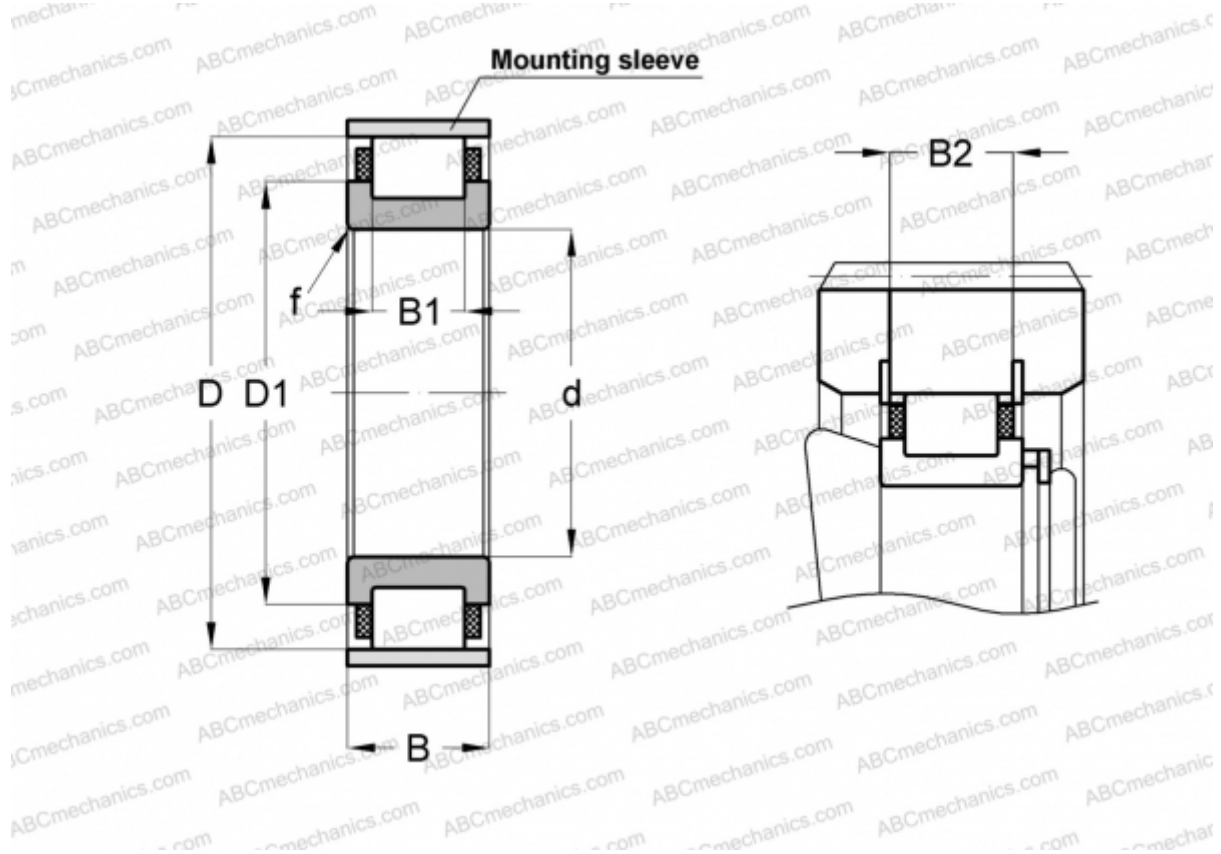

## RN2320-E-MPBX INA

Cylindrical roller bearings

TYPE: Roller bearings, Cylindrical roller bearings, Single row, Without outer ring, With cage

### Technical specification

#### DIMENSIONS, MM

d	100,000
D	191,500
D1	139,400
B	73,000
B1	52,000
B2	69,700
f	3,000

**WEIGHT, KG** 8,610

**MANUFACTURER** [INA](#)