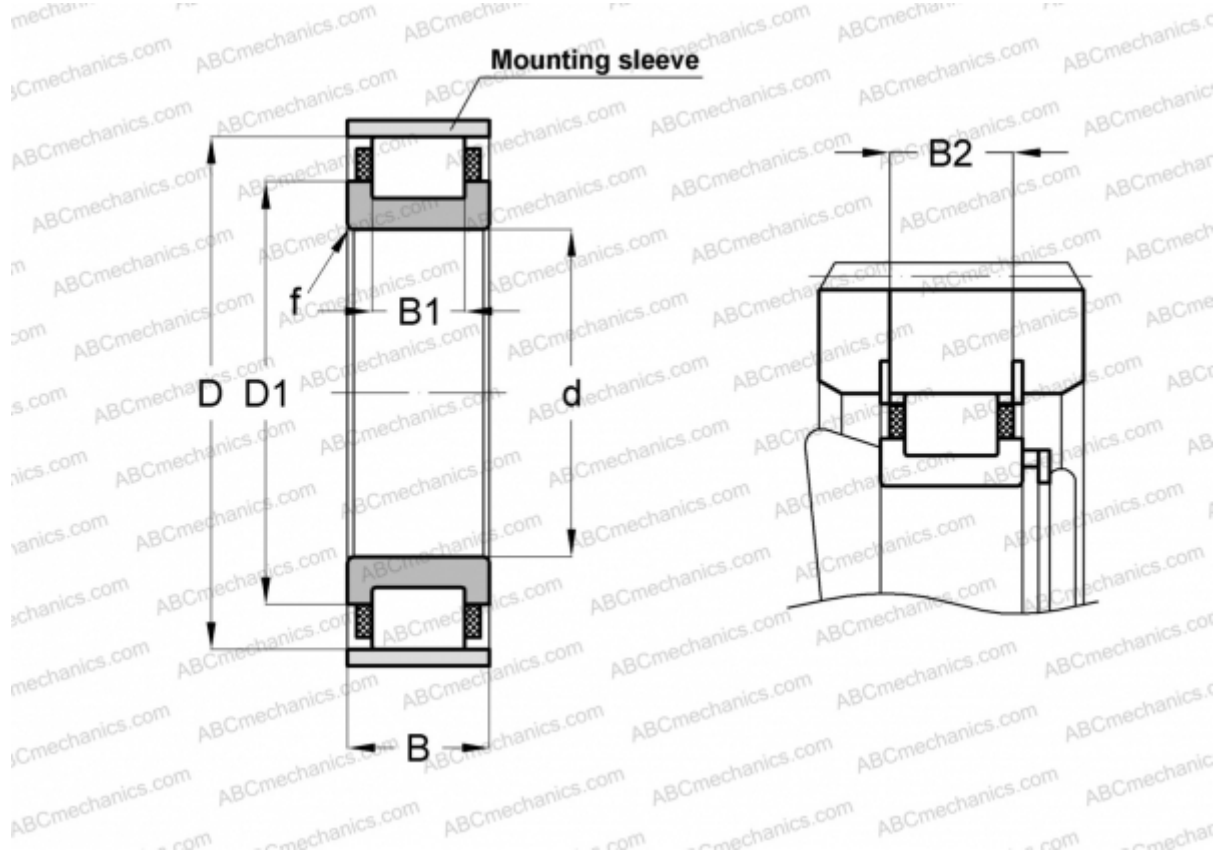

## RN2328-E-MPBX INA

Cylindrical roller bearings

TYPE: Roller bearings, Cylindrical roller bearings, Single row, Without outer ring, With cage

### Technical specification

#### DIMENSIONS, MM

d	140,000
D	264,000
D1	195,400
B	102,000
B1	70,000
B2	97,700
f	4,000

**WEIGHT, KG** 22,400

**MANUFACTURER** [INA](#)