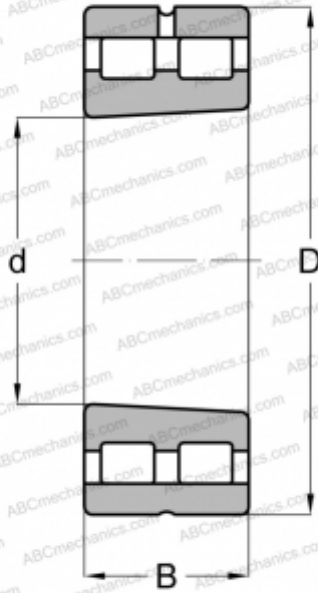

## NN 3034 ASK M SP FAG

Cylindrical roller bearings

TYPE: Roller bearings, Cylindrical roller bearings, Double row, Non-locating bearing, with tapered bore, taper 1:12, separable, with cage

### Technical specification

#### DIMENSIONS, MM

d	170,000
D	260,000
B	67,000

#### WEIGHT, KG

12,474