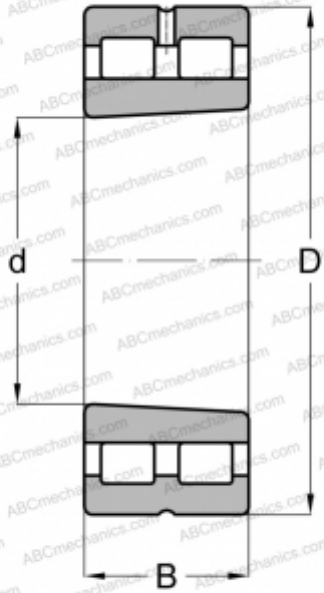

NUU 4944 BKSPW33 SKF

Cylindrical roller bearings

TYPE: Roller bearings, Cylindrical roller bearings, Double row, Non-locating bearing, with tapered bore, taper 1:12, separable, with cage, type NUU

Technical specification

DIMENSIONS, MM

d	220,000
D	300,000
B	80,000

WEIGHT, KG

15,921

MANUFACTURER

[SKF](#)

INTERCHANGE

ABC	NUU 4944 KM SP
FAG	NUU 4944 SK M SP