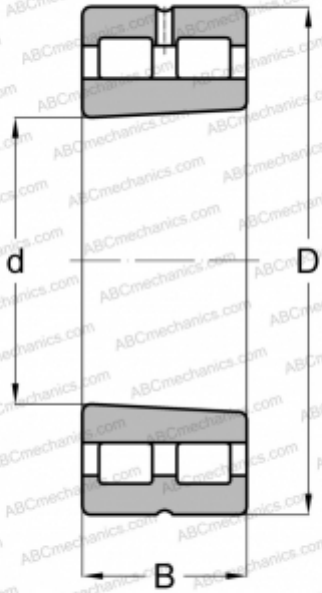

## NUU 4960 BKSPW33 SKF

Cylindrical roller bearings

TYPE: Roller bearings, Cylindrical roller bearings, Double row, Non-locating bearing, with tapered bore, taper 1:12, separable, with cage, type NUU

### Technical specification

#### DIMENSIONS, MM

d	300,000
D	420,000
B	118,000

#### WEIGHT, KG

48,534