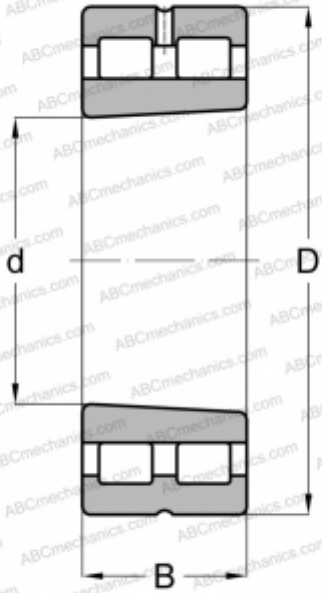

## NNU 4980 BKSPW33 SKF

Cylindrical roller bearings

TYPE: Roller bearings, Cylindrical roller bearings, Double row, Non-locating bearing, with tapered bore, taper 1:12, separable, with cage, type NNU

### Technical specification

#### DIMENSIONS, MM

d	400,000
D	540,000
B	140,000

#### WEIGHT, KG

90,718