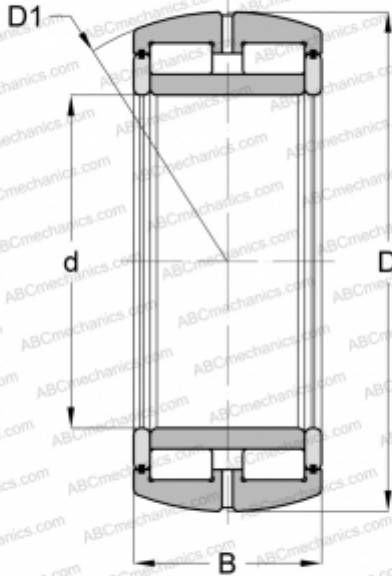

SL05028 E INA

Cylindrical roller bearings

TYPE: Roller bearings, Cylindrical roller bearings, Double row, Locating bearing, full complement cylindrical roller set, spherical outer ring

Technical specification

DIMENSIONS, MM

d	140,000
D	420,000
D1	210,000
B	70,000

WEIGHT, KG

8,200

MANUFACTURER

[INA](#)

ASSOCIATED PRODUCTS

GG 51210