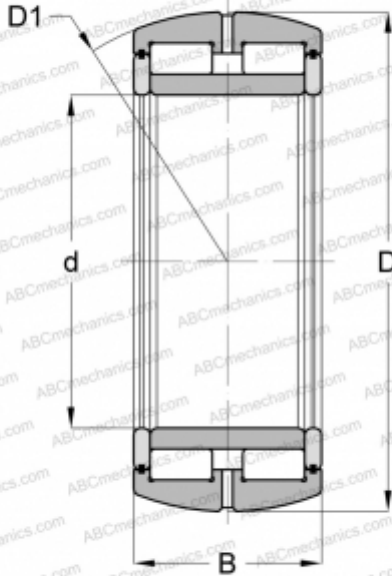

SL05030 E INA

Cylindrical roller bearings

TYPE: Roller bearings, Cylindrical roller bearings, Double row, Locating bearing, full complement cylindrical roller set, spherical outer ring

Technical specification

DIMENSIONS, MM

d	150,000
D	450,000
D1	225,000
B	75,000

WEIGHT, KG

10,000

MANUFACTURER

[INA](#)

ASSOCIATED PRODUCTS

GG 51225