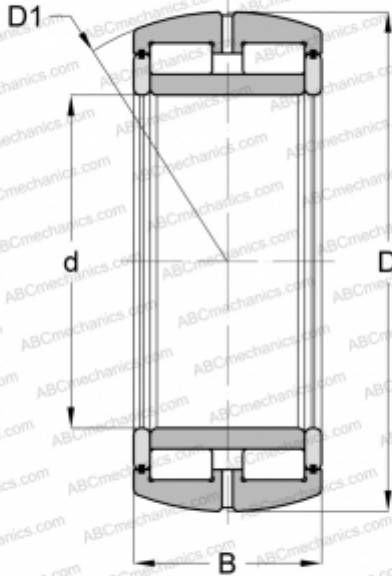

SL05034 E INA

Cylindrical roller bearings

TYPE: Roller bearings, Cylindrical roller bearings, Double row, Locating bearing, full complement cylindrical roller set, spherical outer ring

Technical specification

DIMENSIONS, MM

d	170,000
D	520,000
D1	260,000
B	95,000

WEIGHT, KG

17,400

MANUFACTURER

[INA](#)

ASSOCIATED PRODUCTS

GG 51260