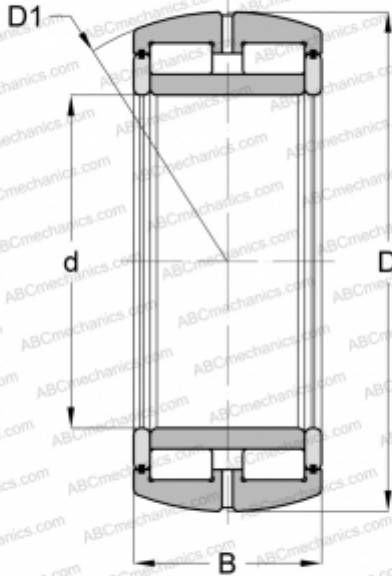

SL05036 E INA

Cylindrical roller bearings

TYPE: Roller bearings, Cylindrical roller bearings, Double row, Locating bearing, full complement cylindrical roller set, spherical outer ring

Technical specification

DIMENSIONS, MM

d	180,000
D	560,000
D1	280,000
B	100,000

WEIGHT, KG

22,100

MANUFACTURER

[INA](#)

ASSOCIATED PRODUCTS

GG 51280