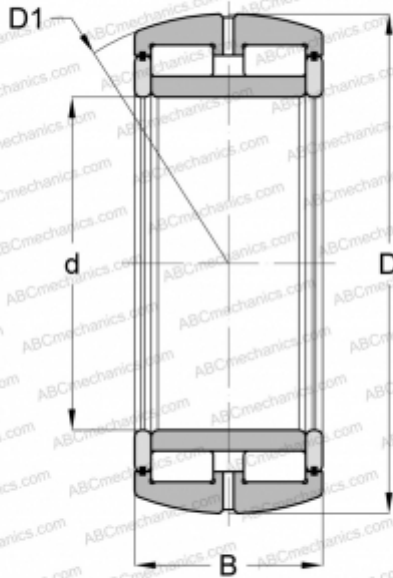

SL05038 E INA

Cylindrical roller bearings

TYPE: Roller bearings, Cylindrical roller bearings, Double row, Locating bearing, full complement cylindrical roller set, spherical outer ring

Technical specification

DIMENSIONS, MM

d	190,000
D	580,000
D1	290,000
B	110,000

WEIGHT, KG

25,100

MANUFACTURER

[INA](#)

ASSOCIATED PRODUCTS

GG 51290