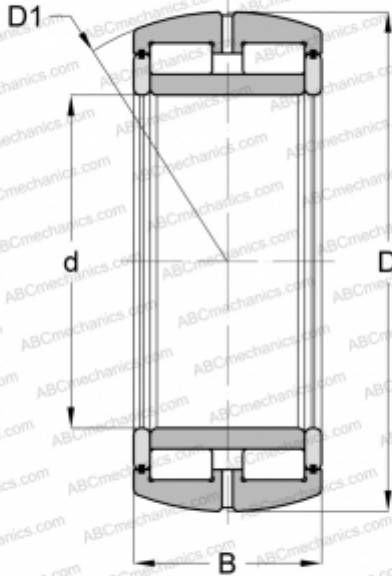

SL05044 E INA

Cylindrical roller bearings

TYPE: Roller bearings, Cylindrical roller bearings, Double row, Locating bearing, full complement cylindrical roller set, spherical outer ring

Technical specification

DIMENSIONS, MM

d	220,000
D	680,000
D1	340,000
B	125,000

WEIGHT, KG

40,000

MANUFACTURER

[INA](#)

ASSOCIATED PRODUCTS

GG 51340