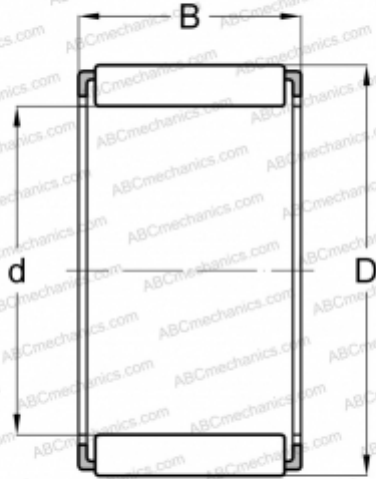

## WJC-060806 TORRINGTON

Needle roller and cage assemblies

TYPE: Roller bearings, Needle, Single row, Needle roller and cage assemblies, inch size (KOYO-TORRINGTON)

#### DIMENSIONS, MM

|   |        |
|---|--------|
| d | 9,525  |
| D | 12,700 |
| B | 9,525  |

#### WEIGHT, KG

0,003