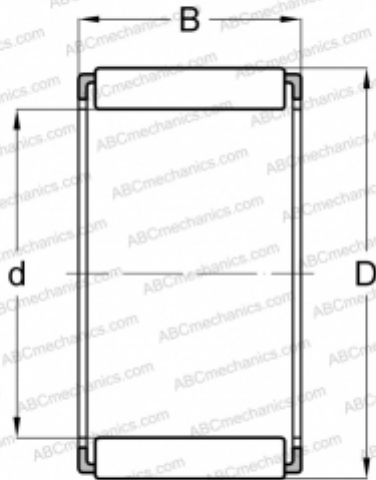

## WJ-222820 TORRINGTON

Needle roller and cage assemblies

TYPE: Roller bearings, Needle, Single row, Needle roller and cage assemblies, inch size (KOYO-TORRINGTON)

### Technical specification

#### DIMENSIONS, MM

d	34,925
D	44,450
B	31,750

#### WEIGHT, KG

0,082