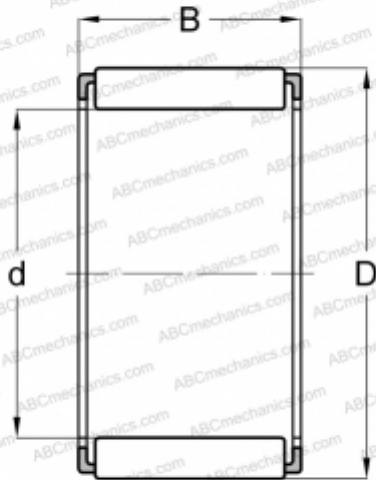

## WJ-243016 KOYO

Needle roller and cage assemblies

TYPE: Roller bearings, Needle, Single row, Needle roller and cage assemblies, inch size (KOYO-TORRINGTON)

### Technical specification

#### DIMENSIONS, MM

d	38,100
D	47,625
B	25,400

#### WEIGHT, KG

0,077