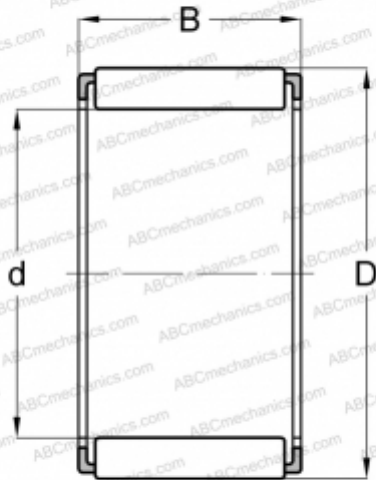

## WJ-323812 TORRINGTON

Needle roller and cage assemblies

TYPE: Roller bearings, Needle, Single row, Needle roller and cage assemblies, inch size (KOYO-TORRINGTON)

### Technical specification

#### DIMENSIONS, MM

d	50,800
D	60,325
B	19,050

#### WEIGHT, KG

0,084