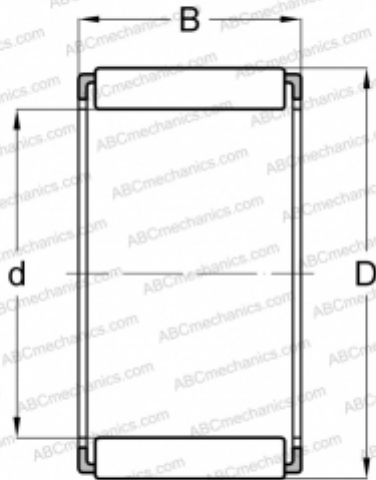

## WJ-364216 TORRINGTON

Needle roller and cage assemblies

TYPE: Roller bearings, Needle, Single row, Needle roller and cage assemblies, inch size (KOYO-TORRINGTON)

### Technical specification

#### DIMENSIONS, MM

d	57,150
D	66,675
B	25,400

#### WEIGHT, KG

0,105