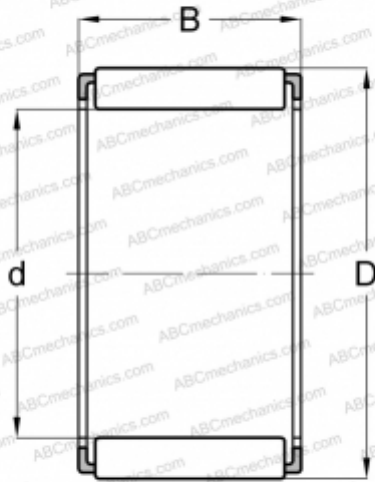

## WJ-384424 KOYO

Needle roller and cage assemblies

TYPE: Roller bearings, Needle, Single row, Needle roller and cage assemblies, inch size (KOYO-TORRINGTON)

#### DIMENSIONS, MM

d	60,325
D	69,850
B	38,100

#### WEIGHT, KG

0,184