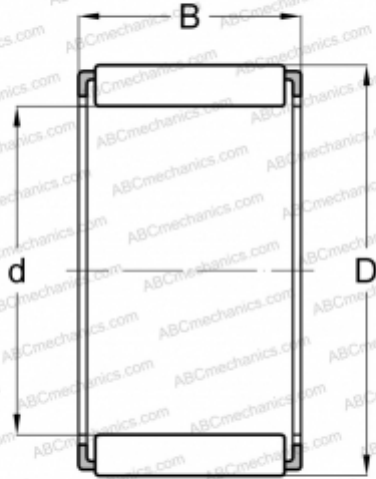

WJ-445016 KOYO

Needle roller and cage assemblies

TYPE: Roller bearings, Needle, Single row, Needle roller and cage assemblies, inch size (KOYO-TORRINGTON)

Technical specification

DIMENSIONS, MM

| | |
|---|--------|
| d | 69,850 |
| D | 79,375 |
| B | 25,400 |

WEIGHT, KG

0,125

MANUFACTURER

[KOYO](#)

INTERCHANGE

TORRINGTON

[WJ-445016](#)