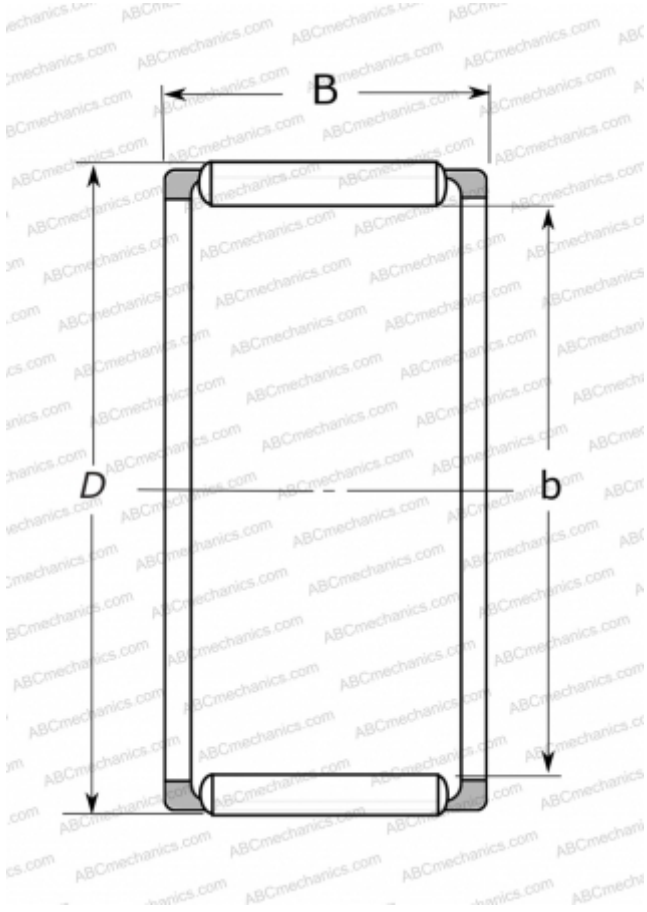

FWF-101612 NSK

Needle roller and cage assemblies

TYPE: Roller bearings, Needle, Single row, Needle roller and cage assemblies, type FWJ, FWF (NSK)

Technical specification

DIMENSIONS, MM

d	10,000
D	16,000
B	12,000

WEIGHT, KG

0,006

MANUFACTURER

[NSK](#)