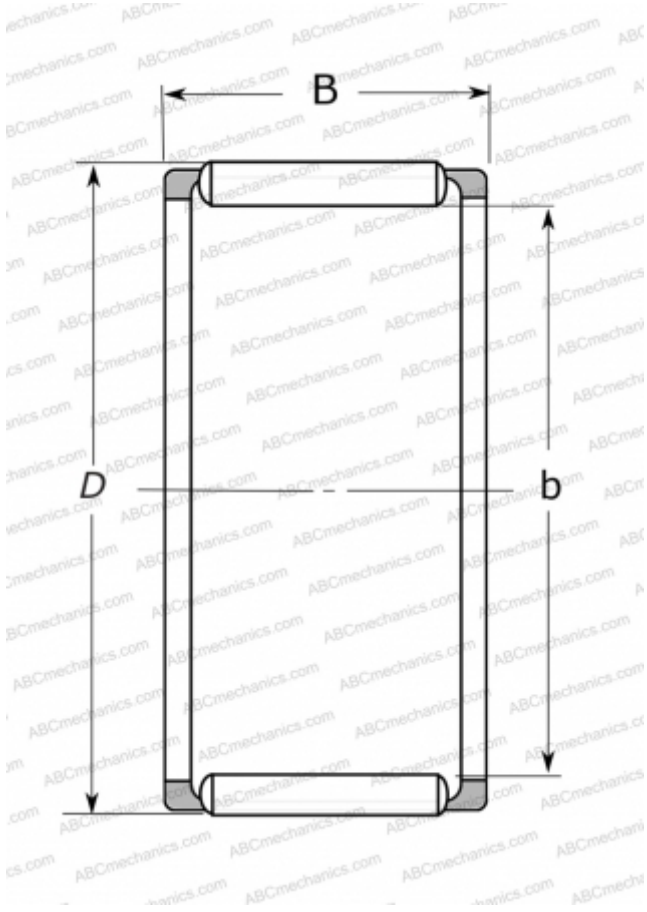

## FWF-202410 NSK

Needle roller and cage assemblies

TYPE: Roller bearings, Needle, Single row, Needle roller and cage assemblies, type FWJ, FWF (NSK)

### Technical specification

#### DIMENSIONS, MM

|   |        |
|---|--------|
| d | 20,000 |
| D | 24,000 |
| B | 10,000 |

#### WEIGHT, KG

0,006