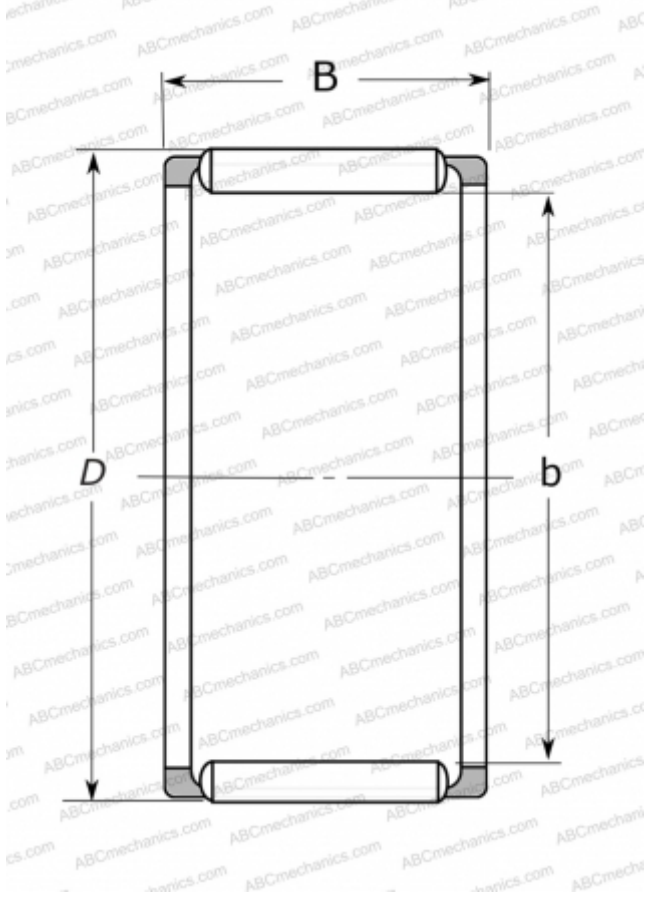

FWF-252910 NSK

Needle roller and cage assemblies

TYPE: Roller bearings, Needle, Single row, Needle roller and cage assemblies, type FWJ, FWF (NSK)

Technical specification

DIMENSIONS, MM

d	25,000
D	29,000
B	10,000

WEIGHT, KG

0,007

MANUFACTURER

[NSK](#)