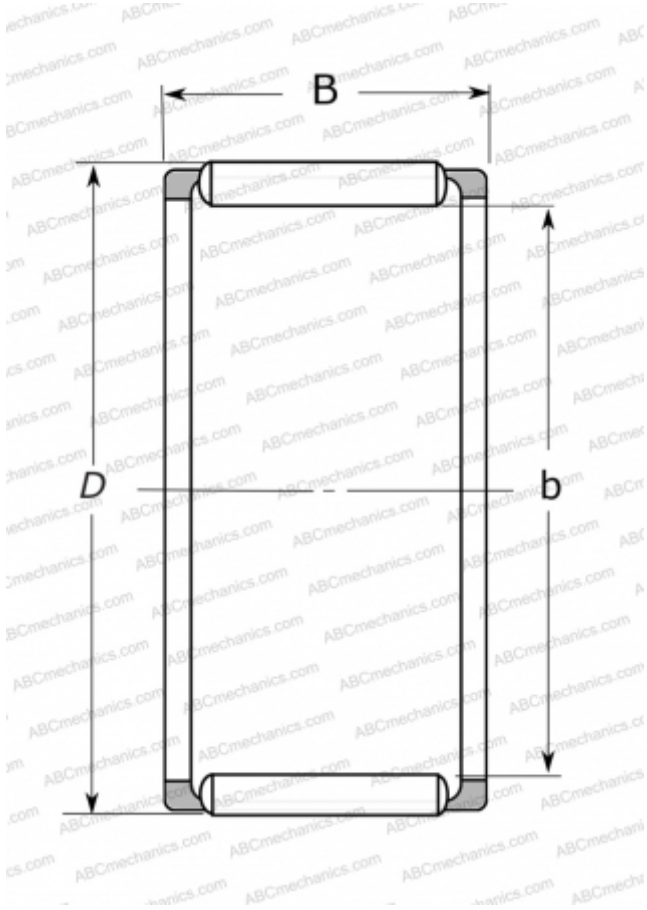

## FWF-252913 NSK

Needle roller and cage assemblies

TYPE: Roller bearings, Needle, Single row, Needle roller and cage assemblies, type FWJ, FWF (NSK)

#### DIMENSIONS, MM

d	25,000
D	29,000
B	13,000

#### WEIGHT, KG

0,009