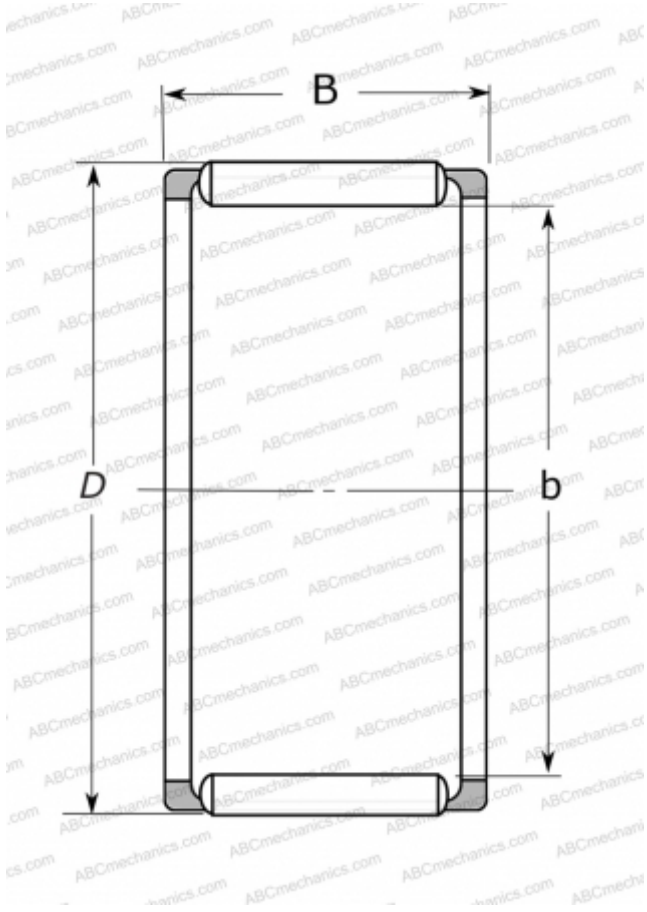

## FWF-253020 NSK

Needle roller and cage assemblies

TYPE: Roller bearings, Needle, Single row, Needle roller and cage assemblies, type FWJ, FWF (NSK)

### Technical specification

#### DIMENSIONS, MM

d	25,000
D	30,000
B	20,000

#### WEIGHT, KG

0,015