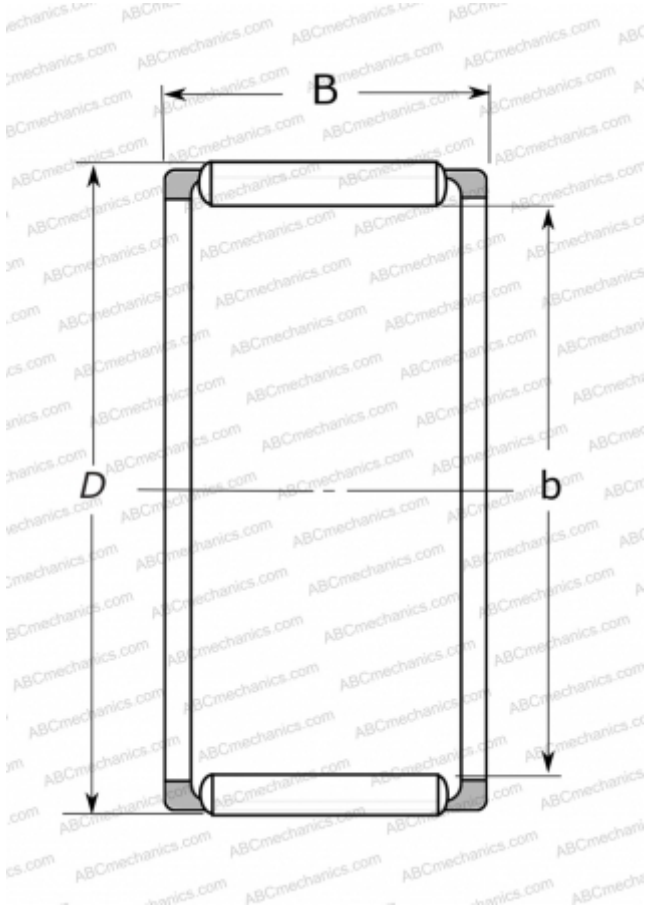

## FWF-505520 NSK

Needle roller and cage assemblies

TYPE: Roller bearings, Needle, Single row, Needle roller and cage assemblies, type FWJ, FWF (NSK)

#### DIMENSIONS, MM

d	50,000
D	55,000
B	20,000

#### WEIGHT, KG

0,037