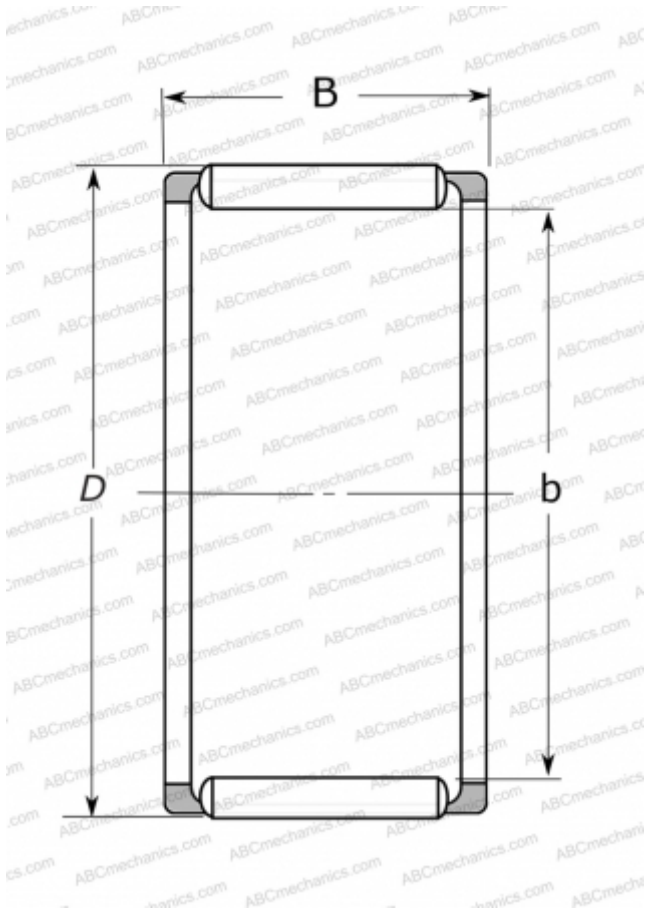

## FWF-121610-E NSK

Needle roller and cage assemblies

TYPE: Roller bearings, Needle, Single row, Needle roller and cage assemblies, for large ends of connecting rods, type FWF..E (NSK)

### Technical specification

#### DIMENSIONS, MM

d	12,000
D	16,000
B	10,000

#### WEIGHT, KG

0,016