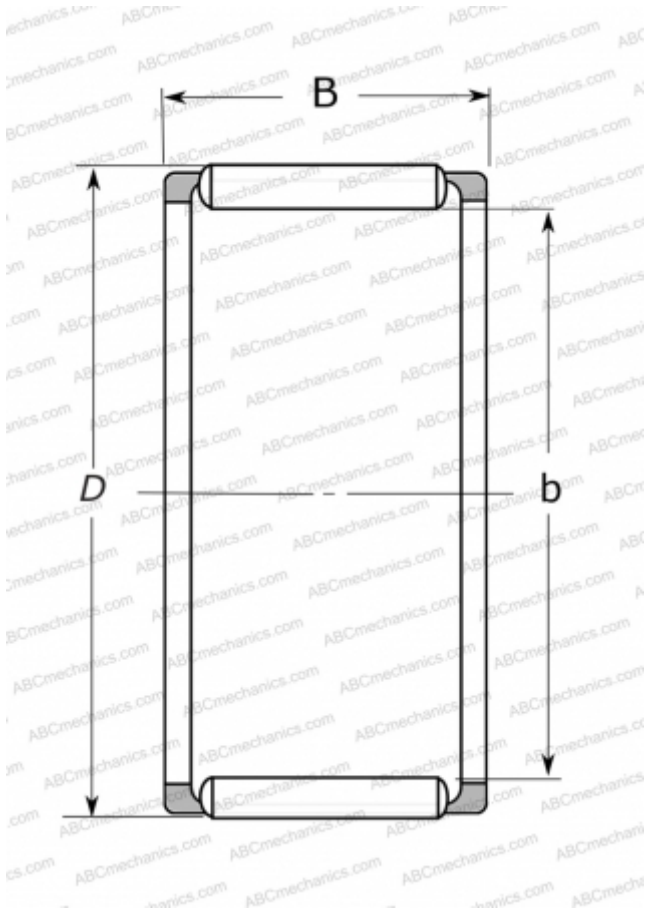

FWF-141910-E NSK

Needle roller and cage assemblies

TYPE: Roller bearings, Needle, Single row, Needle roller and cage assemblies, for large ends of connecting rods, type FWF..E (NSK)

Technical specification

DIMENSIONS, MM

d	14,000
D	19,000
B	10,000

WEIGHT, KG

0,019

MANUFACTURER

[NSK](#)