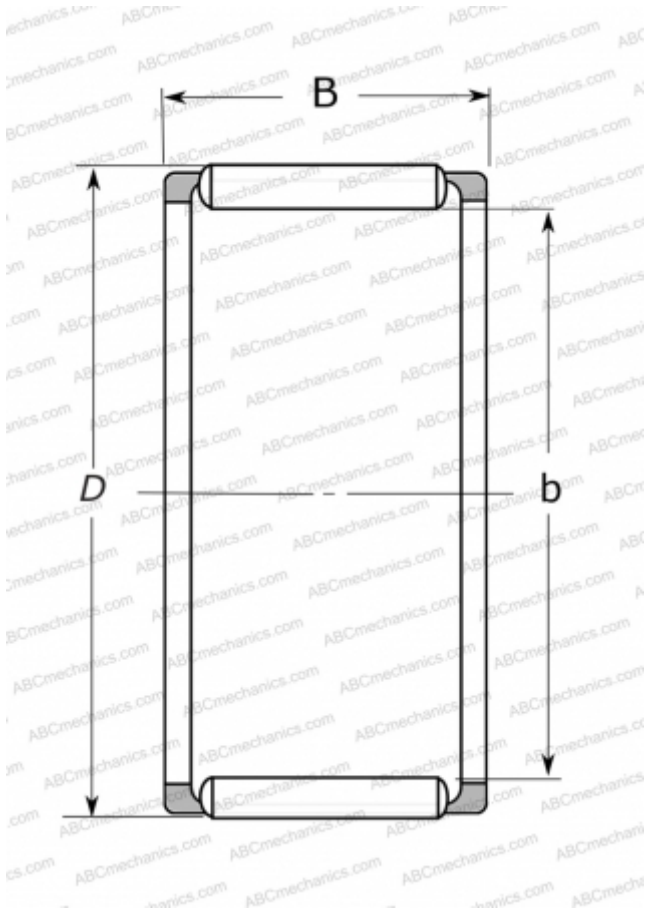

FWF-142012-E NSK

Needle roller and cage assemblies

TYPE: Roller bearings, Needle, Single row, Needle roller and cage assemblies, for large ends of connecting rods, type FWF..E (NSK)

Technical specification

DIMENSIONS, MM

d	14,000
D	20,000
B	12,000

WEIGHT, KG

0,020

MANUFACTURER

[NSK](#)