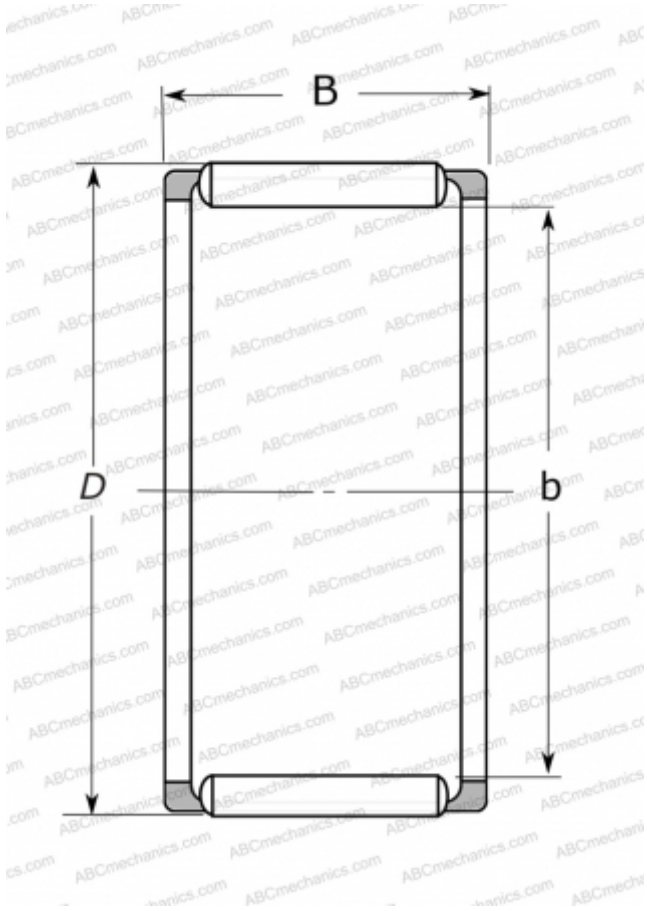

## FWF-15199-E NSK

Needle roller and cage assemblies

TYPE: Roller bearings, Needle, Single row, Needle roller and cage assemblies, for large ends of connecting rods, type FWF..E (NSK)

### Technical specification

#### DIMENSIONS, MM

d	15,000
D	19,000
B	9,000

#### WEIGHT, KG

0,019