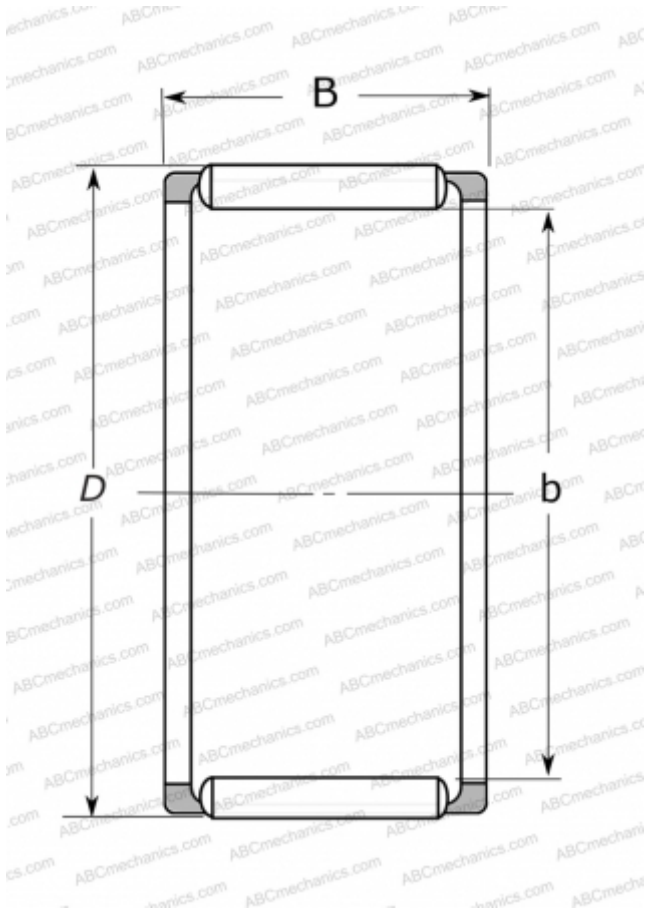

FWF-152010-E NSK

Needle roller and cage assemblies

TYPE: Roller bearings, Needle, Single row, Needle roller and cage assemblies, for large ends of connecting rods, type FWF..E (NSK)

Technical specification

DIMENSIONS, MM

d	15,000
D	20,000
B	10,000

WEIGHT, KG

0,020

MANUFACTURER

[NSK](#)