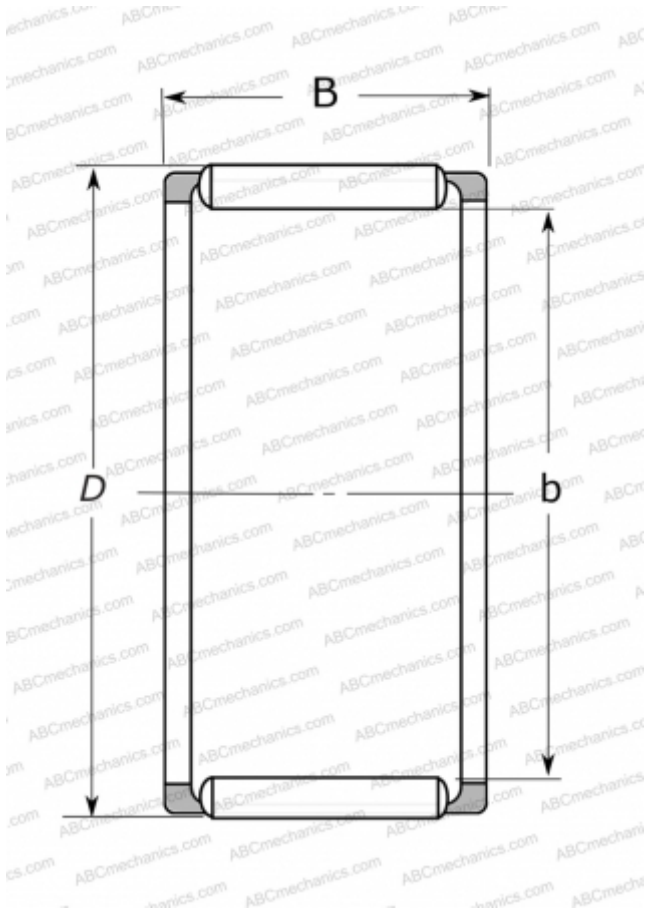

FWF-152110-E NSK

Needle roller and cage assemblies

TYPE: Roller bearings, Needle, Single row, Needle roller and cage assemblies, for large ends of connecting rods, type FWF..E (NSK)

Technical specification

DIMENSIONS, MM

d	15,000
D	21,000
B	10,000

WEIGHT, KG

0,021

MANUFACTURER

[NSK](#)