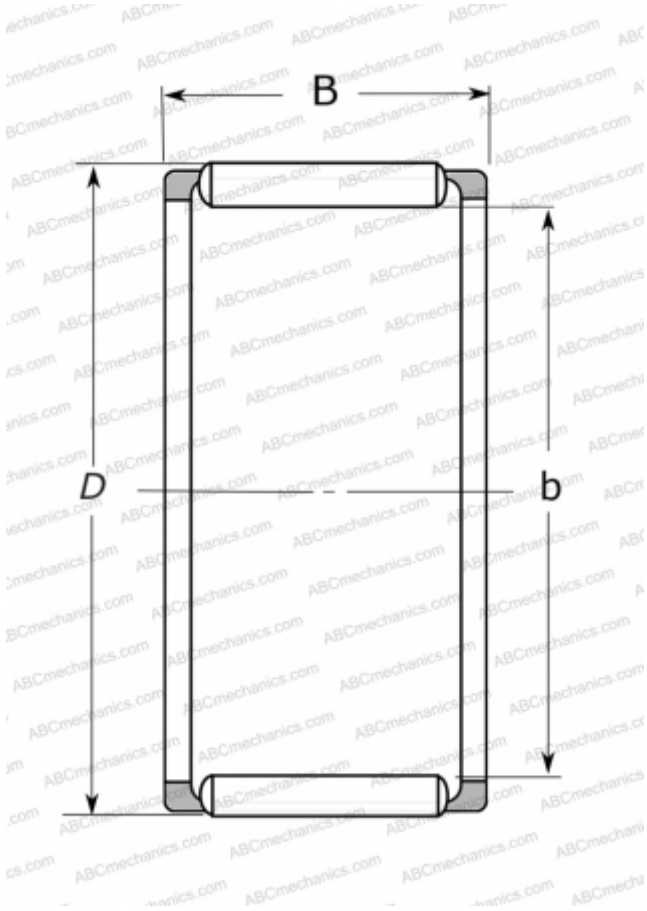

## FWF-162111-E NSK

Needle roller and cage assemblies

TYPE: Roller bearings, Needle, Single row, Needle roller and cage assemblies, for large ends of connecting rods, type FWF..E (NSK)

### Technical specification

#### DIMENSIONS, MM

d	16,000
D	21,000
B	11,000

#### WEIGHT, KG

0,021