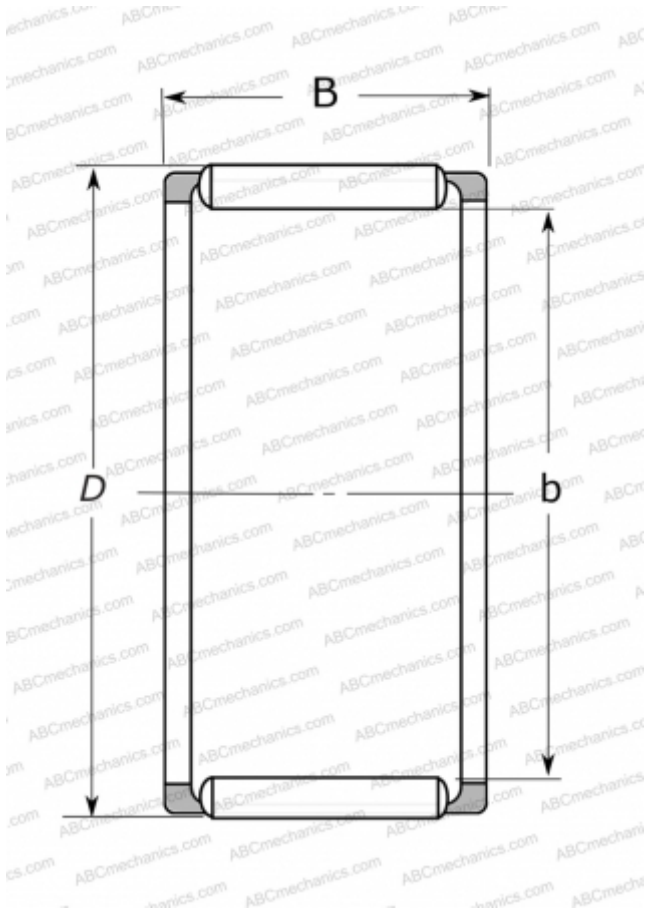

## FWF-182314-E NSK

Needle roller and cage assemblies

TYPE: Roller bearings, Needle, Single row, Needle roller and cage assemblies, for large ends of connecting rods, type FWF..E (NSK)

### Technical specification

#### DIMENSIONS, MM

d	18,000
D	23,000
B	14,000

#### WEIGHT, KG

0,023